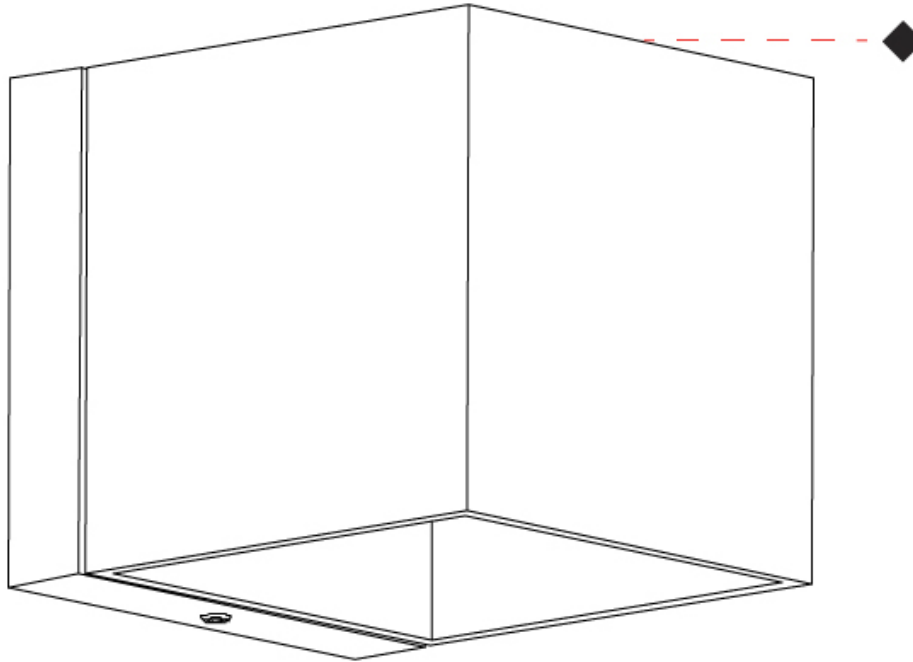

DAU MINI SINGLE SURFACE

D93130R9-

PROJECT _____

TYPE _____

SPECIFIER _____

QUANTITY _____

DATE _____