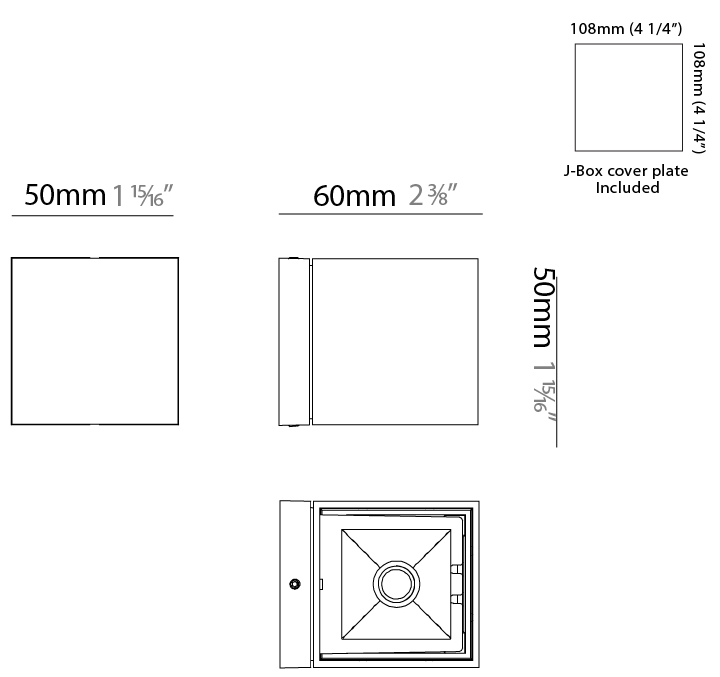

PROJECT	_____
TYPE	_____
SPECIFIER	_____
QUANTITY	_____
DATE	_____

DAU MINI SINGLE SURFACE

D93130R9-

base number   Finish
Options

1. To build a product code in our configurator select the specify button on the base model # product page
2. To build a manual product code on this datasheet choose from the options listed below in blue font and add the suffix to the base model #

GENERAL

Series: Dau _____
Subseries: Dau Mini Single _____
Brand: Milan _____
Division: Design _____
Mounting Type: Surface _____
Mounting Location: Wall _____
Subcategory: Up/Down Light _____

PHYSICAL

Shape: Cube _____
Length (mm): 50 _____
Length (in): 1 ¹⁵/₁₆ _____
Height (mm): 50 _____
Height (in): 1 ¹⁵/₁₆ _____
Extension (mm): 60 _____
Extension (in): 2 ³/₈ _____
Light Distribution: Direct / Indirect _____
Fixture Finish: CHR / MBL / MWL _____
Fixture Material: Extruded Aluminum _____

ELECTRICAL

Lamp Type: LED _____
Total Output Wattage (W): 10 _____
Dimming: Electronic Low Voltage Dimming _____
Input Voltage (V): 120Vac Direct Line _____

LED

Number of LEDs: 2 _____
Color Temperature (°K): 3000 _____
Max. Delivered Lumen (lm): 1000 _____
CRI: >90 CRI _____

OPTICAL

RATINGS AND CERTIFICATIONS

Certified By: Certified for North American Standards _____
IP rating: IP20 _____